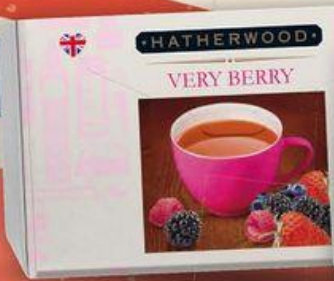

125 g
39.90

HRANĚČKÝ ČERNÝ ČAJ
Earl Grey / English Breakfast, 100 g = 31,92 Kč

ENGLISH BREAKFAST
A TRADITIONAL FULL-BODIED TEA WITH A RICH AND ROBUST FLAVOUR

125g e (50 Tea Bags)

HATHERWOOD
VERY BERRY

HATHERWOOD
LEMON & GINGER