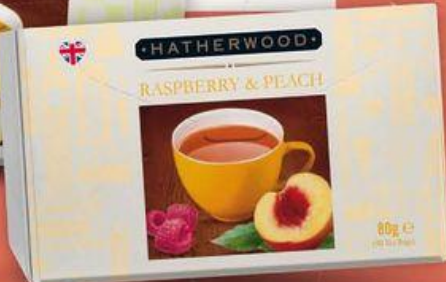

125 g
39.90

HRANĚČKÝ ČERNÝ ČAJ
Earl Grey / English Breakfast, 100 g = 31,92 Kč

ENGLISH BREAKFAST
A TRADITIONAL FULL-BODIED TEA WITH A RICH AND ROBUST FLAVOUR

125g e (50 Tea Bags)

HATHERWOOD
VERY BERRY

HATHERWOOD
LEMON & GINGER