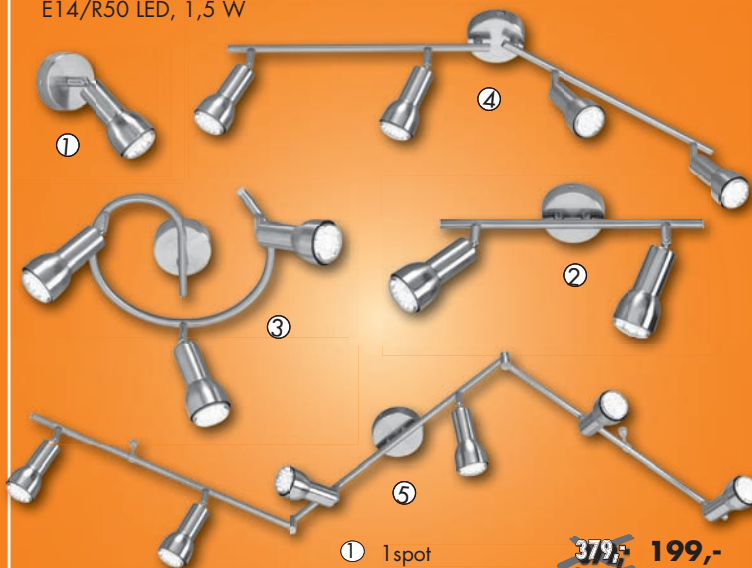

LED spot série

E14/R50 LED, 1,5 W

- | | | | |
|---|-------|--------------------|----------------|
| 1 | 1spot | 379,- | 199,- |
| 2 | 2spot | 799,- | 449,- |
| 3 | 3spot | 1.290,- | 699,- |
| 4 | 4spot | 1.590,- | 899,- |
| 5 | 6spot | 2.590,- | 1.390,- |