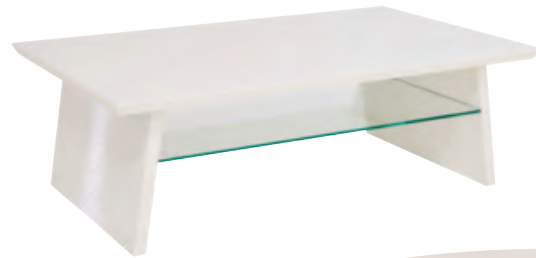

sideboard, Š/V/H: cca 193/78/43 cm

vitrína, Š/V/H: cca 70/201/43 cm

vitrína, Š/V/H: cca 70/201/43 cm