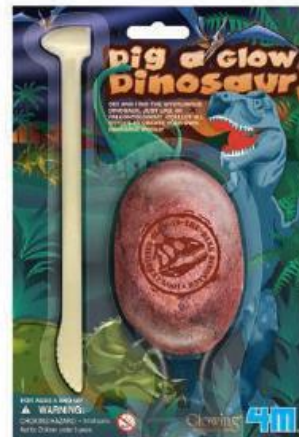

# Dokonalé VÁNOCE S BILLOU

# Dokonalé VÁNOCE

A collection of kitchenware and home decor items arranged around a green Christmas tree silhouette. The items include: a purple lid on a white pot; a set of white plates with floral patterns; a set of white bowls; a heart-shaped wooden cutting board with spices; a digital scale with lavender; a white mug with a floral pattern; a green cutting board with a knife; a set of silver cookie cutters; a silver three-tiered tray; a stack of four white bowls with floral patterns; a decorative box with a winter scene; and a decorative plate with a winter scene. Each item is accompanied by a small yellow-bordered box for labeling.

A collection of Christmas decorations arranged around a yellow reindeer silhouette. The items include: a silver tinsel Christmas tree; a white angel figurine; a round decorative plate with a winter scene; a package of "Christmas Eve" treats (Cinnamon & Apple); a string of white lights; a decorative box labeled "Decorative Lighting"; and a wooden candle holder with a heart-shaped cutout. Each item is accompanied by a small yellow-bordered box for labeling.