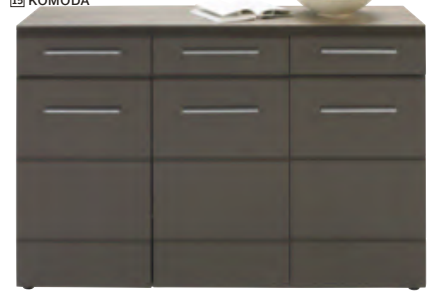

7.149,-*

3.999,-

15 KOMODA

CARRYHOME
XXX Lutz