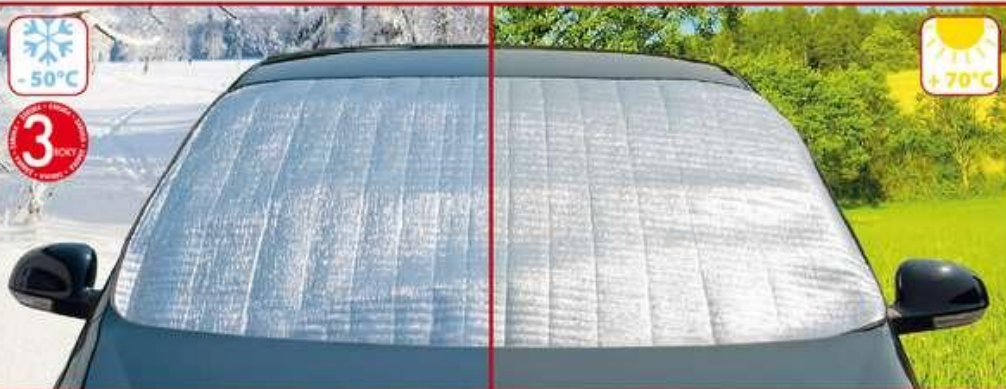

ROZMĚRY FÓLIE:

šířka: horní strana: 120 cm,
spodní strana: 145 cm
výška: 99 cm
délky: 30 x 50 cm

-50°C

3 kusy

+70°C

ULTIMATE SPEED

Masážní podložka

- uvolňující masáž ramen, zad a stehen
- lze použít nejen v autě, ale i doma
- 8 masážních programů a funkce vyhřívání
- možnost provozu: masáž/zahřívání/kombinace
- včetně síťového adaptéru a autoadaptéru
- dálkové ovládní s LCD displejem a podsvícením

599.- kus

3 kusy

6 masážních motorků